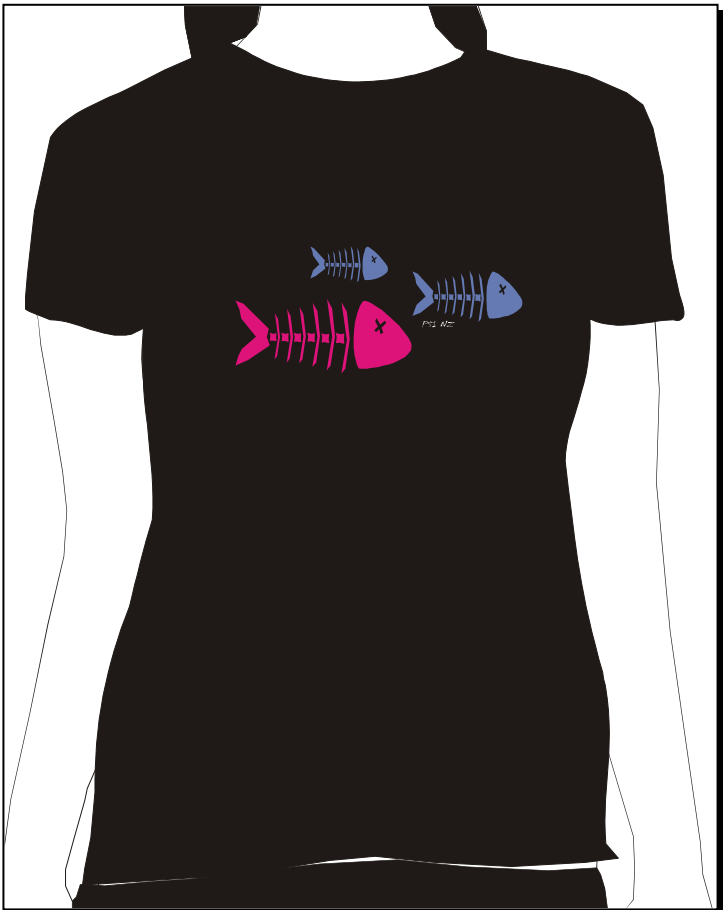

PSI DiveWear – 2010 Product Catalogue

All Content © 2010 PSI DiveWear / DIVE TEC SERVICES

PSI DiveWear is a new clothing range designed for Kiwi Divers.

All prints are done using traditional screen printing methods with textile inks for a durable and detailed print. This means they won't flake and peel off like the cheap iron on ones!

Both mens and ladies T's are made from 190gsm 100% combed cotton for hard-wearing comfort.

The T's feature shoulder to shoulder inner neck tape with a surf style collar and a cut that looks great on all shapes and sizes.

Hoodies feature 270gsm Heavy Blend™ pre-shrunk 50%cotton/50%polyester, double stitching and a double lined hood for those cold windy days out on the dive boat!

Style : Barred Up

Colours: 

Style : Zero Gravity

Colours:  Men

 Ladies

Yellow, Red, white and Army colour with black print
Royal Blue and Black with white print as shown

Style : Rasta Cray Hunters
Colours: 

Style : Bonefish
Colours: 

Style : Cray Hunters White