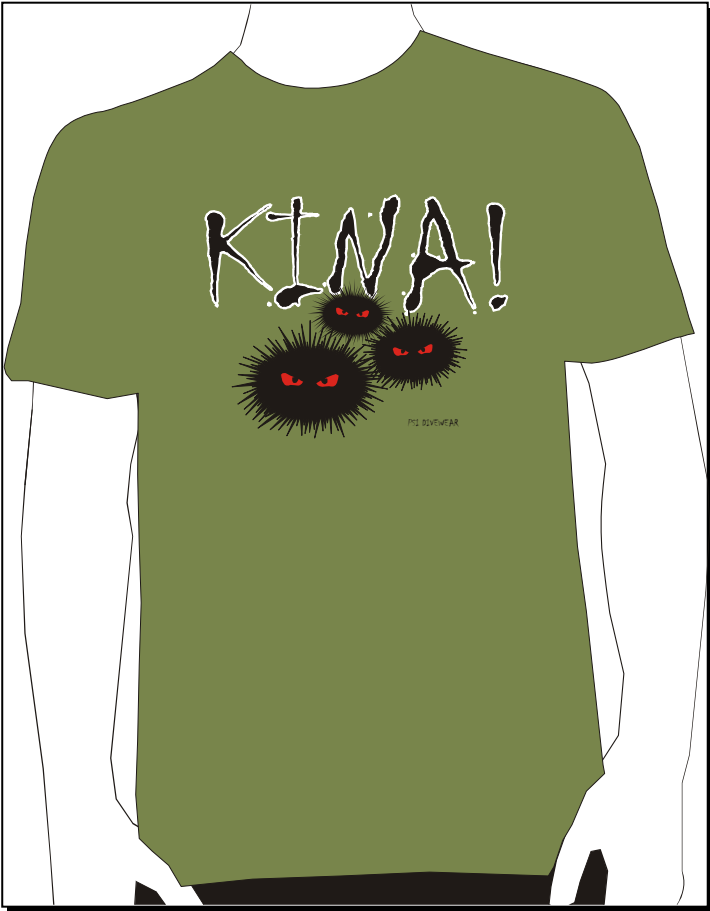

Style : Buddy Check
Colours:

Print available in Cyan, Pink and White