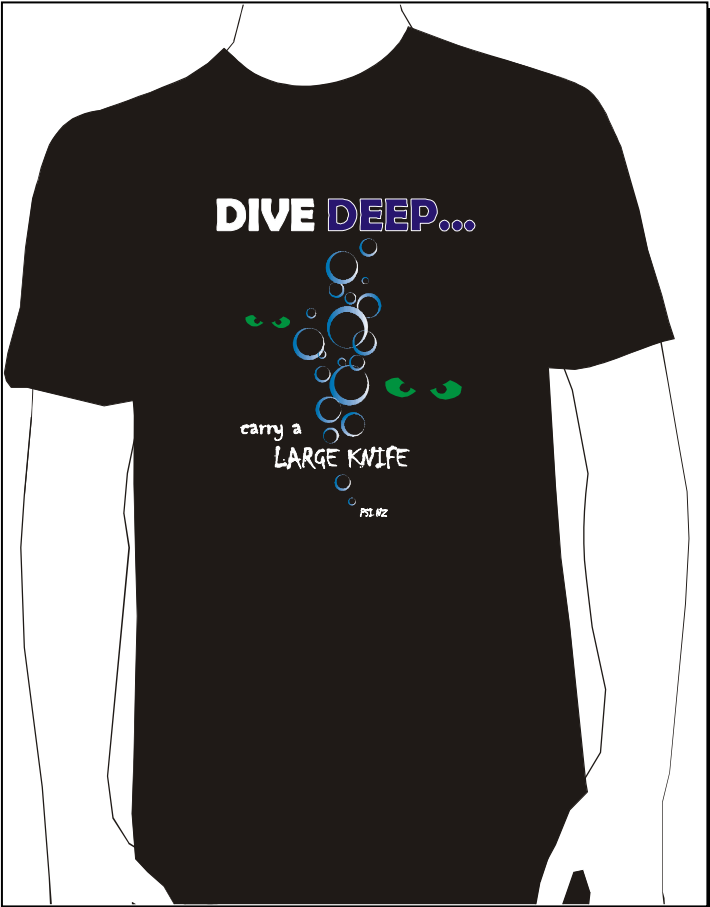

Style : Dive Deep

Colours: